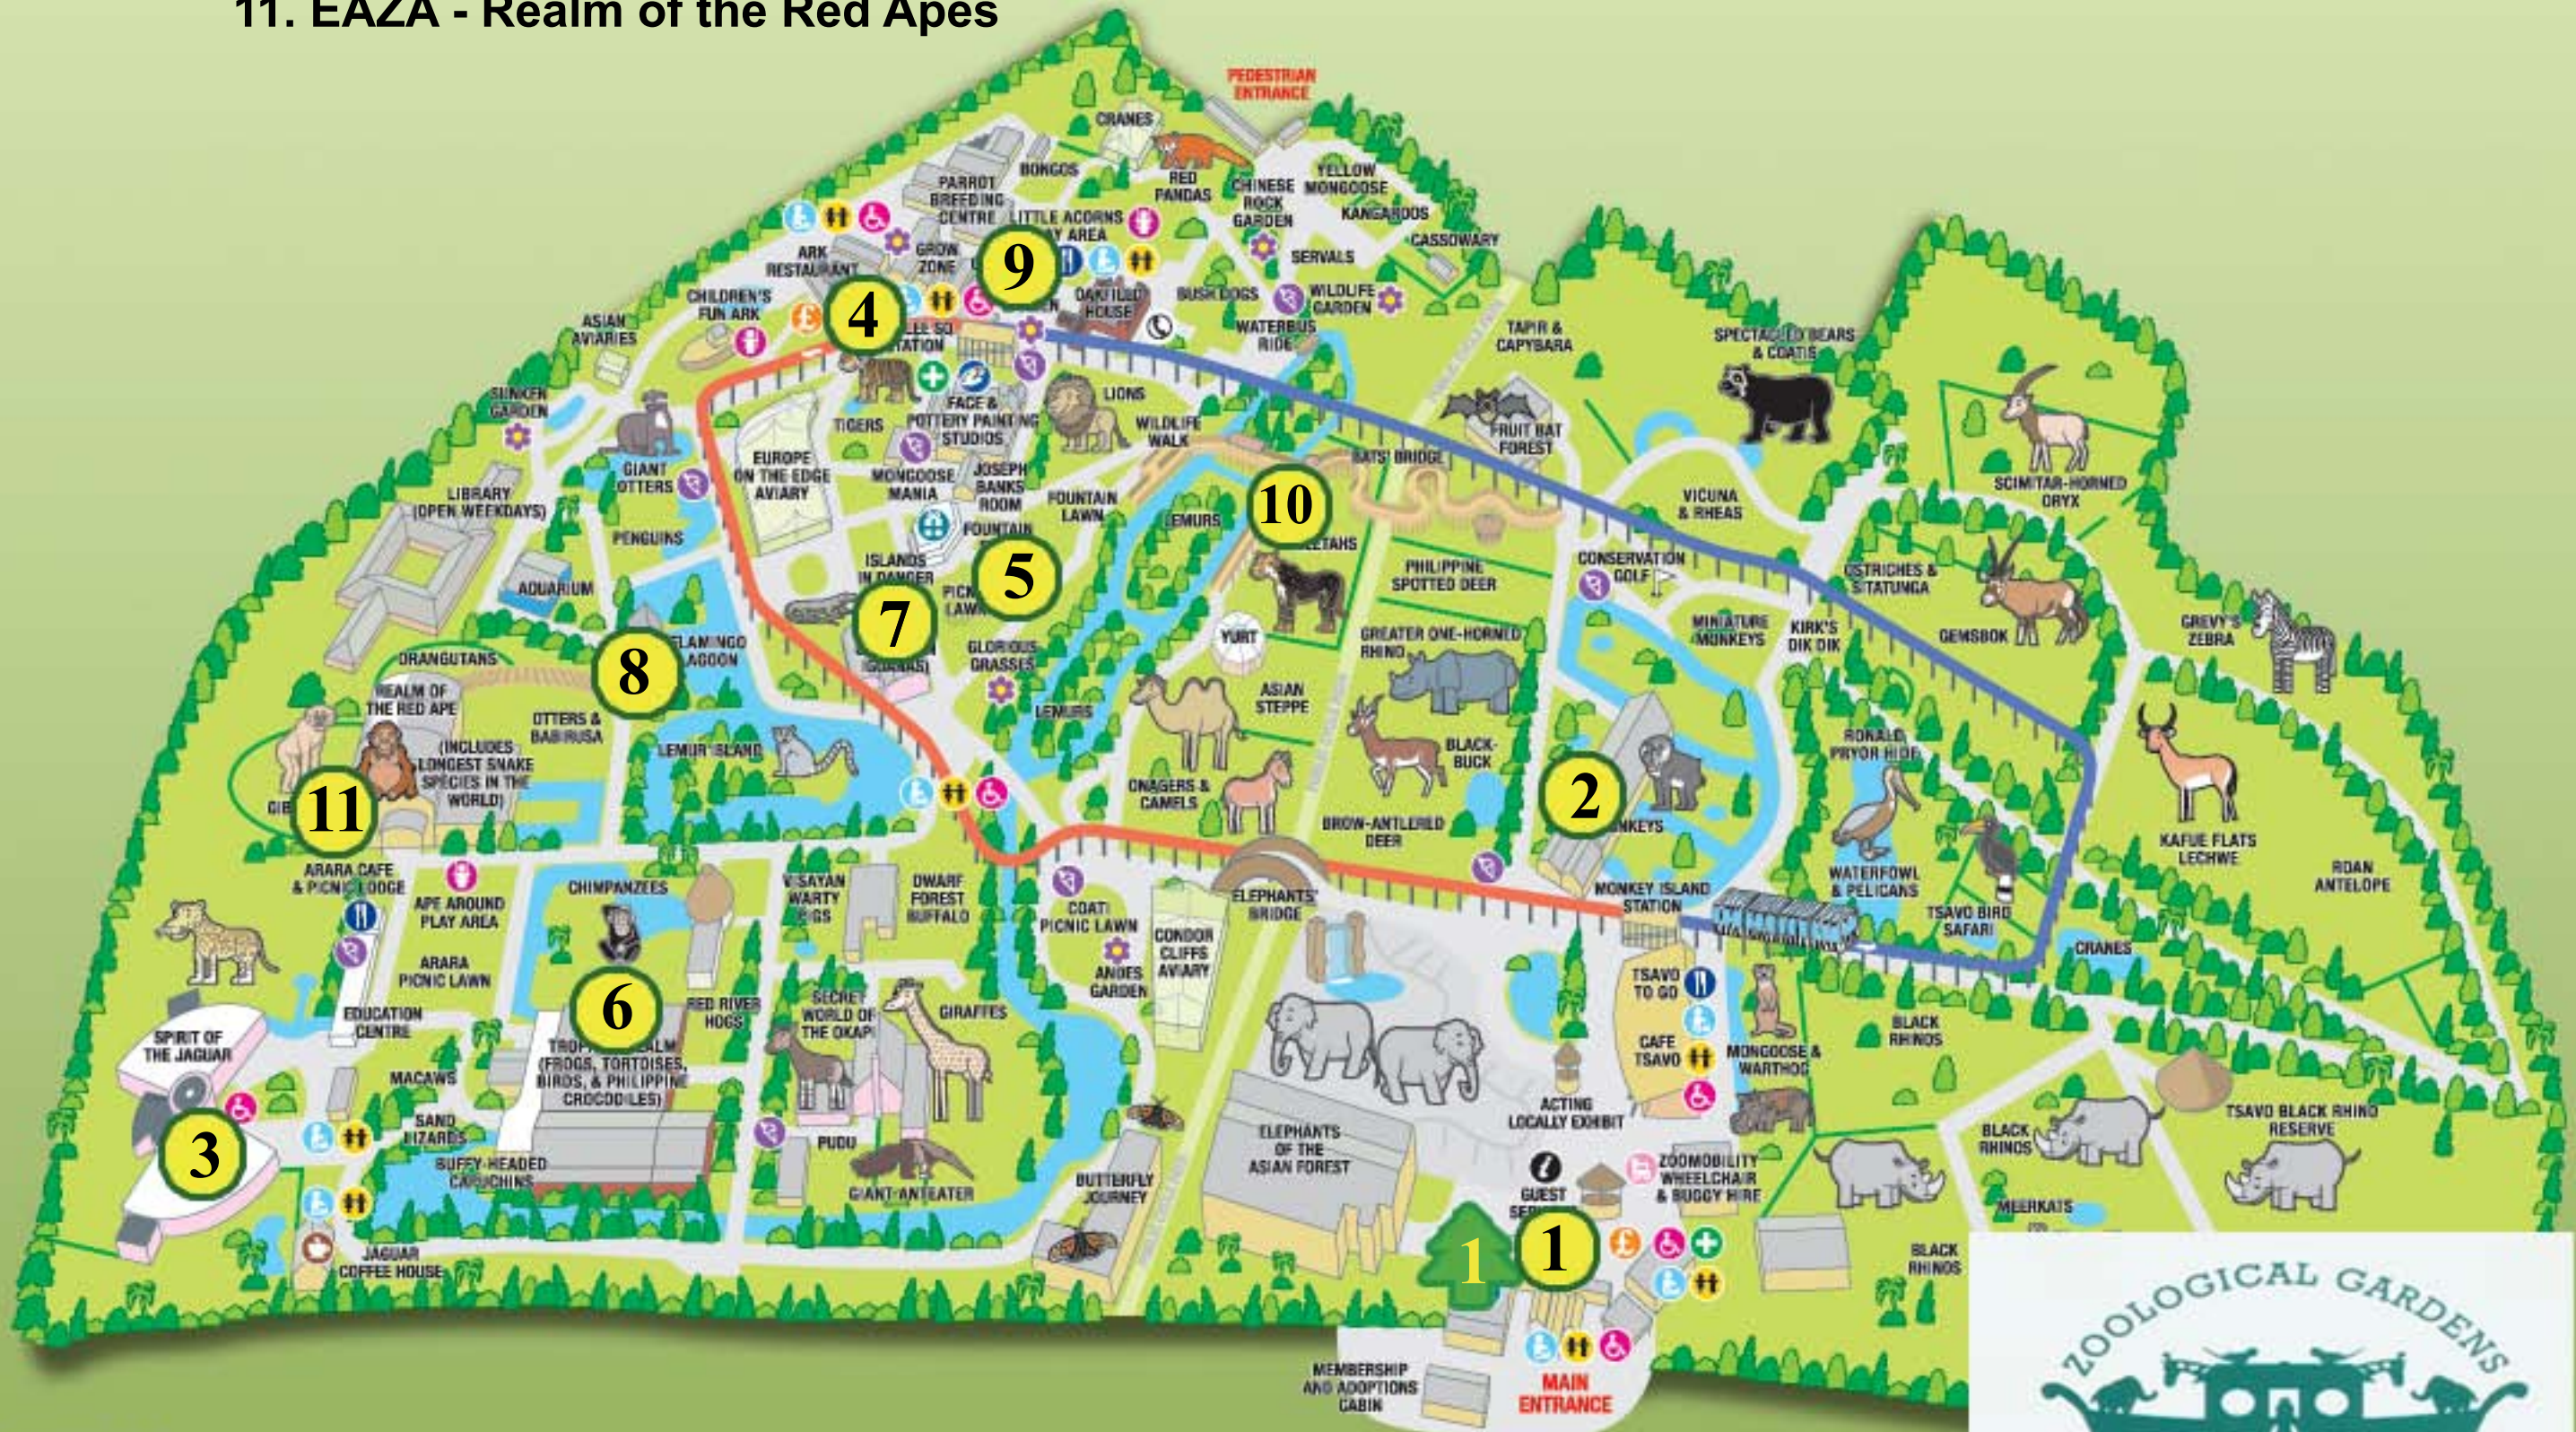

● Penny Machine Locations
 🌲 Christmas Machine

1. Ark Gift Shop 2. Monkey House 3. Jaguar House 4. Tiger Trail 5. Fountain Shop  
 6. Tropical Realm 7. Islands of Danger 8. Flamingo Lagoon 9. Roman Garden 10. Cheetah Walkway  
 11. EAZA - Realm of the Red Apes

## WHAT'S WHAT?

- |                    |                     |   |                         |                           |   |
|--------------------|---------------------|---|-------------------------|---------------------------|---|
| Toilets            | Restaurant          | Play Area   | Gift Shop               | Information               | Monorail from Monkey Island to Jubilee Square |
| Accessible Toilets | Refreshment Kiosk   | Face Painting, Pottery Painting & Airbrush Tattoo | Wheelchair & Buggy Hire | First Aid & Lost Children | Monorail from Jubilee Square to Monkey Island |
| Baby Changing      | Jaguar Coffee House | Feature Garden                                    | Cash Machine            | Public Telephone          |   |